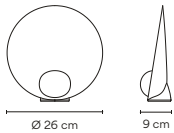

Materials

Diffuser: Blown glass.
Body: Aluminum.

Light Source and electronics

1 x LED 4,5 W 350 mA
Constant Voltage 24V
100~240V 50/60Hz

Packaging

1 Box 0,17 x 0,32 x 0,3 m
Vol 0,0163 m³
Gross weight 1,3 Kg Net weight 0,85 Kg

Notes

Dimmer switch on the base.
Electric cable with plug. 3 m

LED IP20

Bi-volt Dimmer

7402

Finishes

- 36/ __ Soft Pink (NCS S 1010-Y50R)
- 24/ __ Beige M1 (NCS S 2005-Y50R)
- 93/ __ White (RAL 9016)

Finish customization
(Available options:
Vibia colour palette)

LED temperature colour

/1 2700 K
CRI >90 449 lm 100 lm/W