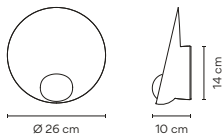

7415

1. **Finishes**
2. 36/ _ _ Soft Pink (NCS S 1010-Y50R)
   - 24/ _ _ Beige M1 (NCS S 2005-Y50R)
   - 93/ _ _ White (RAL 9016)

Finish customization
(Available options:
Vibia colour palette)

LED temperature colour
/1 _ 2700 K
CRI >90 449 lm 100 lm/W

Control
7415 _ _ / _ 3
1-10V