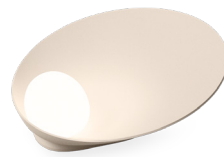

Musa

Design by Note Design Studio

Delicate elegance.
It explores the delicacy of nature
which is both strong and powerful,
in a poetic expression of light.

Table Wall

ø 26 cm

7400

ø 26 cm

7402 7404

ø 26 cm

7415

7400

Finishes

- 36/ __ Soft Pink (NCS S 1010-Y50R)
- 24/ __ Beige M1 (NCS S 2005-Y50R)
- 93/ __ White (RAL 9016)

Finish customization
(Available options:
Vibia colour palette)

LED temperature colour

/1 2700 K 
CRI >90 449 lm 100 lm/W

Control

7400 __ / _ 5
Push

Materials

Diffuser: Blown glass.
Body: Aluminum.

Light Source and electronics

1 x LED 4,5 W 350 mA
Constant Voltage 24V
100~240V 50/60Hz

Packaging

Finish customization
(Available options:
Vibia colour palette)

LED temperature colour

/1 2700 K 
CRI >90 449 lm 100 lm/W

Control

7402 __ / _ 5
Push

Materials

Diffuser: Blown glass.
Body: Aluminum.

Light Source and electronics